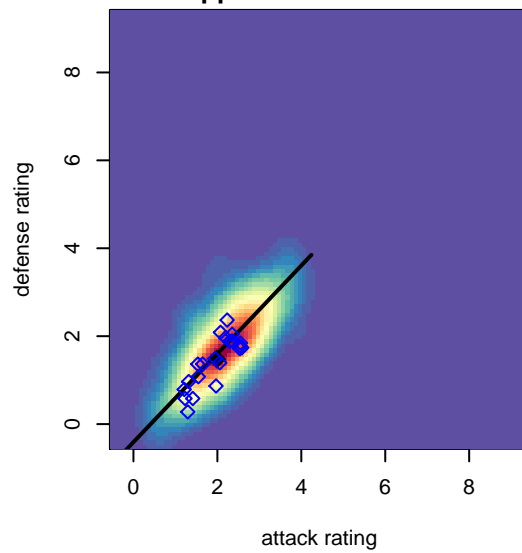

# Newport FC Warriors B99

Newport Youth SC  
 Bellevue, WA  
 B99 total strength=1300  
 attack=7.28 defense=4.39  
 fall league = NPSL B15D1

alt names used:  
 Newport FC Warriors 99  
 NEWPORT FC WARRIORS (WA)  
 Newport FC Warriors  
 Newport FC Warriors  
 Newport FC Warriors

Venues played:  
 2014 RVS Classic BU15  
 2014 Kent Cornucopia Cup U15 Gold U15  
 2014 Mt Hood Challenge U15  
 2014 Xtreme Cup BU15  
 2014 NPSL B15D1  
 2014 Founders Cup B99

**Newport FC Warriors B99**  
 Dots are actual minus expected GF (blue circles) and GA (red triangles).  
 Blue line is smoothed change in attack strength. Red is smoothed change in defense strength.

**attack and defense variance (black dot)  
relative to other teams  
and top 10 in region**

**attack and defense rating  
relative to others at age  
and all opponents in last 13 months**

**Performance relative to 13 month average**