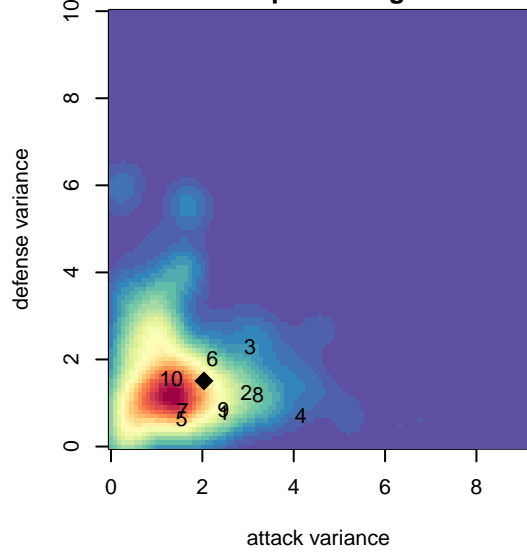

# Newport FC Warriors B99

Newport Youth SC  
 Bellevue, WA  
 B99 total strength=1300  
 attack=7.28 defense=4.39  
 fall league = NPSL B15D1

alt names used:  
 Newport FC Warriors 99  
 NEWPORT FC WARRIORS (WA)  
 Newport FC Warriors  
 Newport FC Warriors  
 Newport FC Warriors

Venues played:  
 2014 RVS Classic BU15  
 2014 Kent Cornucopia Cup U15 Gold U15  
 2014 Mt Hood Challenge U15  
 2014 Xtreme Cup BU15  
 2014 NPSL B15D1  
 2014 Founders Cup B99

**Newport FC Warriors B99**  
 Dots are actual minus expected GF (blue circles) and GA (red triangles).  
 Blue line is smoothed change in attack strength. Red is smoothed change in defense strength.

**attack and defense variance (black dot)  
relative to other teams  
and top 10 in region**

**attack and defense rating  
relative to others at age  
and all opponents in last 13 months**

**Performance relative to 13 month average**