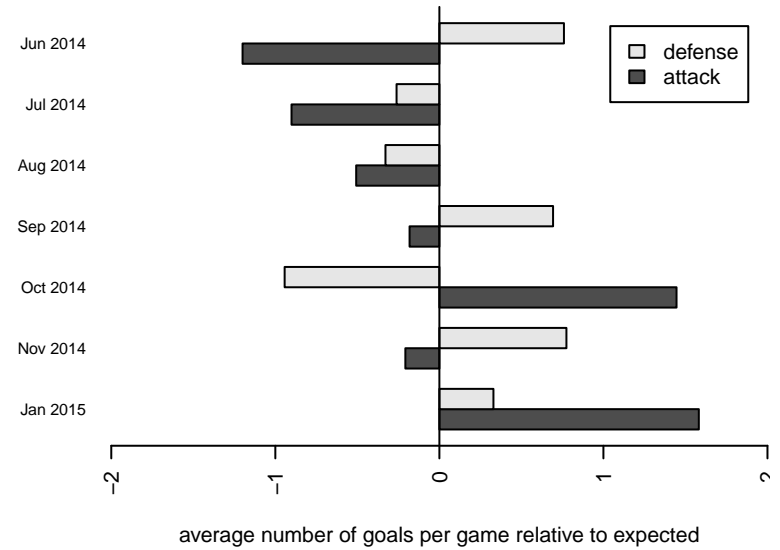

Performance relative to 13 month average