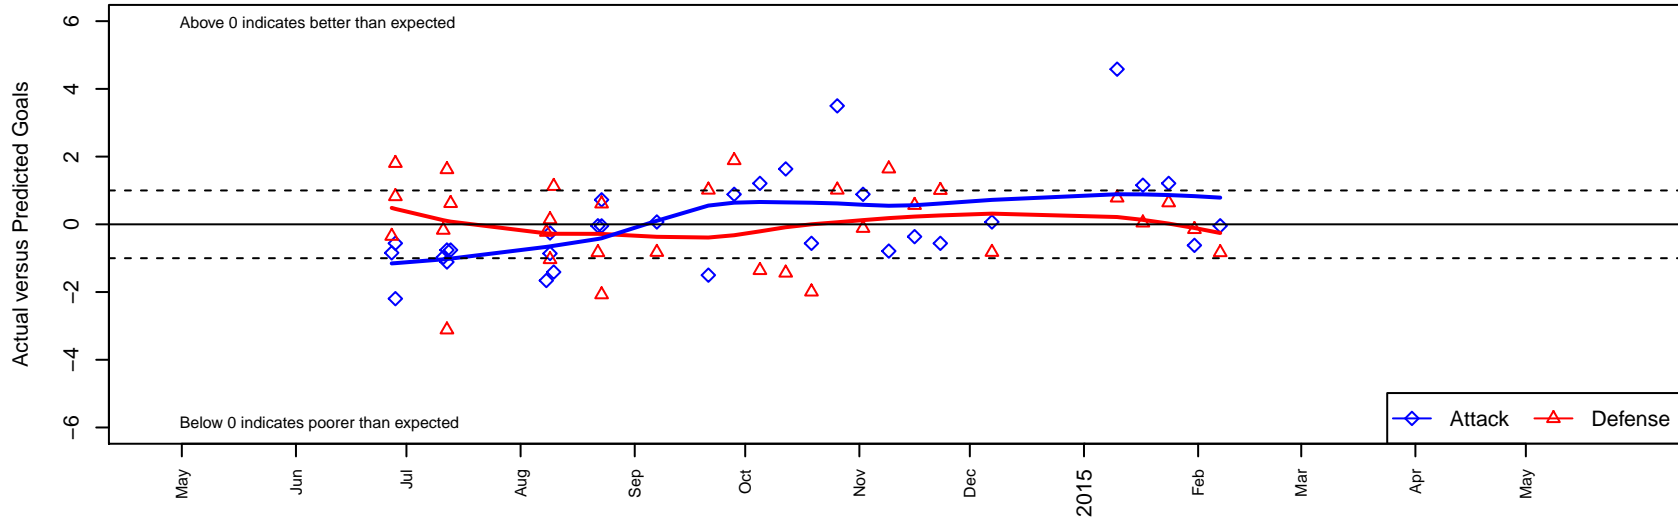

# Newport FC Warriors B99

Newport Youth SC  
 Bellevue, WA  
 B99 total strength=1300  
 attack=7.28 defense=4.39  
 fall league = NPSL B15D1

alt names used:  
 Newport FC Warriors 99  
 NEWPORT FC WARRIORS (WA)  
 Newport FC Warriors  
 Newport FC Warriors  
 Newport FC Warriors

Venues played:  
 2014 RVS Classic BU15  
 2014 Kent Cornucopia Cup U15 Gold U15  
 2014 Mt Hood Challenge U15  
 2014 Xtreme Cup BU15  
 2014 NPSL B15D1  
 2014 Founders Cup B99

**Newport FC Warriors B99**  
 Dots are actual minus expected GF (blue circles) and GA (red triangles).  
 Blue line is smoothed change in attack strength. Red is smoothed change in defense strength.

**attack and defense variance (black dot)  
relative to other teams  
and top 10 in region**

**attack and defense rating  
relative to others at age  
and all opponents in last 13 months**

**Performance relative to 13 month average**