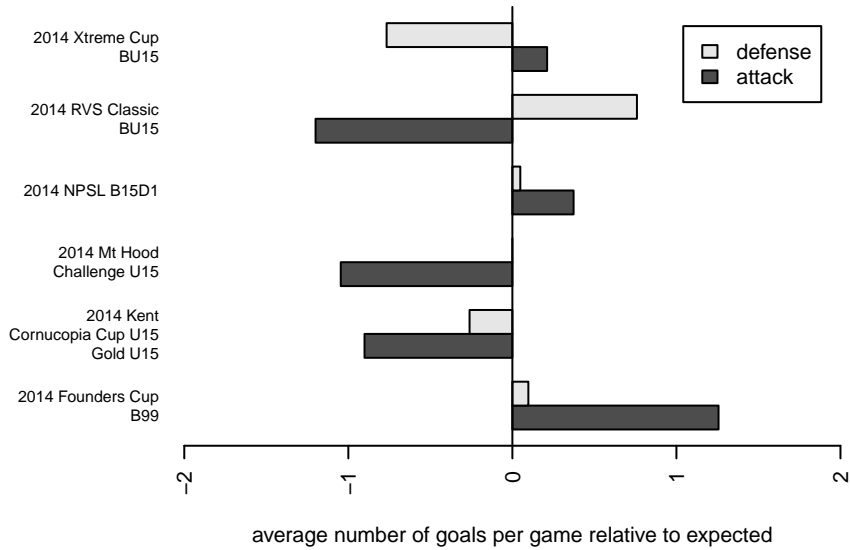

# Newport FC Warriors B99

Newport Youth SC  
 Bellevue, WA  
 B99 total strength=1300  
 attack=7.28 defense=4.39  
 fall league = NPSL B15D1

alt names used:  
 Newport FC Warriors 99  
 NEWPORT FC WARRIORS (WA)  
 Newport FC Warriors  
 Newport FC Warriors  
 Newport FC Warriors

Venues played:  
 2014 RVS Classic BU15  
 2014 Kent Cornucopia Cup U15 Gold U15  
 2014 Mt Hood Challenge U15  
 2014 Xtreme Cup BU15  
 2014 NPSL B15D1  
 2014 Founders Cup B99

**Newport FC Warriors B99**  
 Dots are actual minus expected GF (blue circles) and GA (red triangles).  
 Blue line is smoothed change in attack strength. Red is smoothed change in defense strength.

**attack and defense variance (black dot)  
relative to other teams  
and top 10 in region**

**attack and defense rating  
relative to others at age  
and all opponents in last 13 months**

**Performance relative to 13 month average**