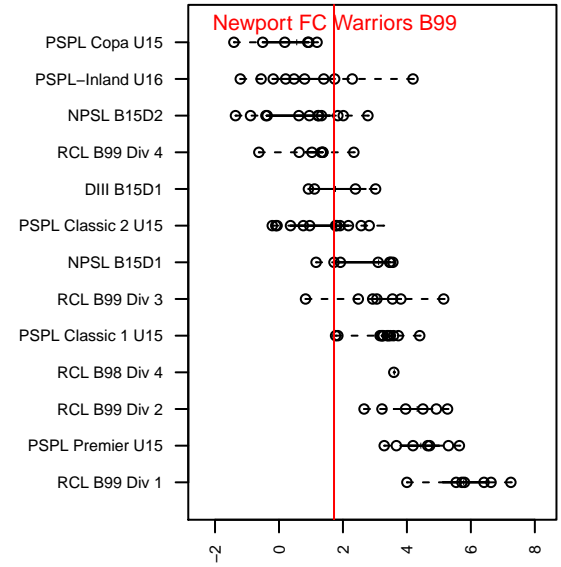

# Newport FC Warriors B99

Newport Youth SC  
 Bellevue, WA  
 B99 total strength=1300  
 attack=7.28 defense=4.39  
 fall league = NPSL B15D1

alt names used:  
 Newport FC Warriors 99  
 NEWPORT FC WARRIORS (WA)  
 Newport FC Warriors  
 Newport FC Warriors  
 Newport FC Warriors

Venues played:  
 2014 RVS Classic BU15  
 2014 Kent Cornucopia Cup U15 Gold U15  
 2014 Mt Hood Challenge U15  
 2014 Xtreme Cup BU15  
 2014 NPSL B15D1  
 2014 Founders Cup B99

**Newport FC Warriors B99**  
 Dots are actual minus expected GF (blue circles) and GA (red triangles).  
 Blue line is smoothed change in attack strength. Red is smoothed change in defense strength.

**attack and defense variance (black dot)  
relative to other teams  
and top 10 in region**

**attack and defense rating  
relative to others at age  
and all opponents in last 13 months**

**Performance relative to 13 month average**